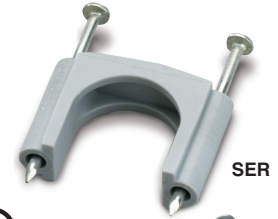

## Clip-on Plastic Staples

Secures Romex®, UF and other type-NM cable.

- Fast and easy to install – both zinc-plated nails drive together.
- Hardened nails can penetrate cement block, mortar or plaster surfaces.
- Nail heads are recessed for minimum exposure.
- Smooth saddles prevent damage to cable insulation.
- UV-protected polyethylene saddle resists rot, rust and deterioration.

Size	Part #	Pkg Qty	Type	Application
1/2"	PSM-1550T	25/clam	Masonry	14/2, 12/2, 10/2
	PS-50M	50/bag		
	PS-225JM	225/jar		

Size	Part #	Pkg Qty	Type	Application
3/4"	PS-75M	50/bag	Masonry	14/3, 12/3, 10/3
	PS-175JM	175/jar		

## Service Entrance Cable Straps

Plastic insulated straps quickly and easily secure service entrance cable.

- Electro-zinc plated nails provide strength and durability.
- Polyethylene straps stabilized against UV rays and extreme cold; withstand deterioration and breakage.

## Conduit Plastic Straps

Enables secure fastening of plastic electrical conduit, schedule 40 PVC, copper tubing, etc.

- Heavy-duty polyethylene resists deterioration from UV rays and breakage from extreme cold.