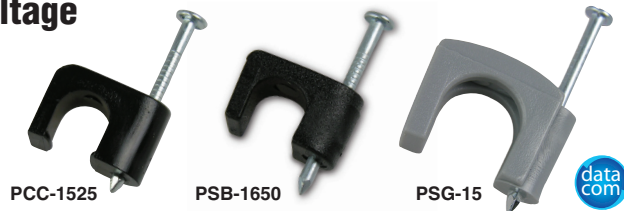

## Clip-on Plastic Staples

Secures Romex®, UF and other type-NM cable.

- Fast and easy to install – both zinc-plated nails drive together.
- Hardened nails can penetrate cement block, mortar or plaster surfaces.
- Nail heads are recessed for minimum exposure.
- Smooth saddles prevent damage to cable insulation.
- UV-protected polyethylene saddle resists rot, rust and deterioration.

## Conduit Plastic Straps

Enables secure fastening of plastic electrical conduit, schedule 40 PVC, copper tubing, etc.

- Heavy-duty polyethylene resists deterioration from UV rays and breakage from extreme cold.

Size Dia.	Part #	Pkg Qty	Application
.840"	GCC-120	6/card	1/2" conduit
1.05"	GCC-220	20/bag	3/4" conduit
1.315"	GCC-310	10/bag	1" conduit

Size Dia.	Part #	Pkg Qty	Application
1.66"	GCC-410	10/bag	1 1/4" conduit
1.9"	GCC-510	10/bag	1 1/2" conduit
2.375"	GCC-610	10/bag	2" conduit

## Coaxial Cable Staples - Low Voltage

Secures RG-59 and RG-6 coaxial cables.

- UV-resistant polyethylene saddle.
- For indoor and outdoor applications.
- Zinc-plated nails resist rust and corrosion.

Size	Part #	Pkg Qty	Color
1/4"	PSB-1650T	25/card	Black
	PSW-1650T	25/card	White
	PSB-165	50/card	Black
	PSW-165	50/card	White
	PSB-100	100/box	Black
	PSW-100	100/card	White
	PSW-200JN	200/jar	White